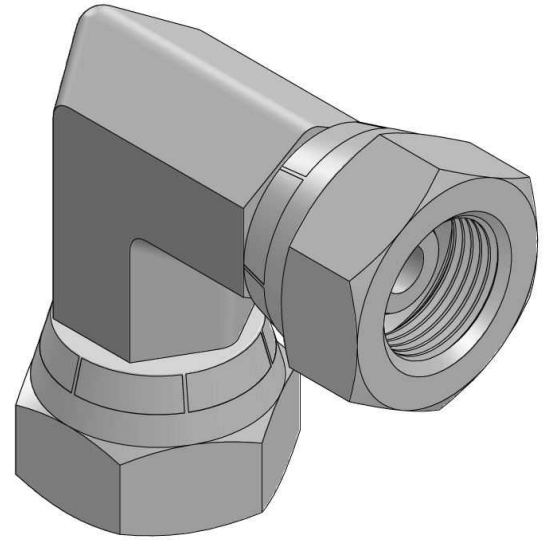

**90° Elbow BSP swivel female-BSP swivel female
forge**

Carbon steel

Part n°	R1	R2	L	HEX 1	HEX 2	HEX 3
S118302	1/8" BSP	1/8" BSP	22,5	14	14	11
S118304	1/4" BSP	1/4" BSP	26	19	19	14
S118306	3/8" BSP	3/8" BSP	27	22	22	19
S118308	1/2" BSP	1/2" BSP	35	27	27	22
S118312	3/4" BSP	3/4" BSP	38	32	32	27
S118316	1" BSP	1" BSP	44	41	41	36
S118320	1"1/4 BSP	1"1/4 BSP	49	50	50	46
S118324	1"1/2 BSP	1"1/2 BSP	61	55	55	50