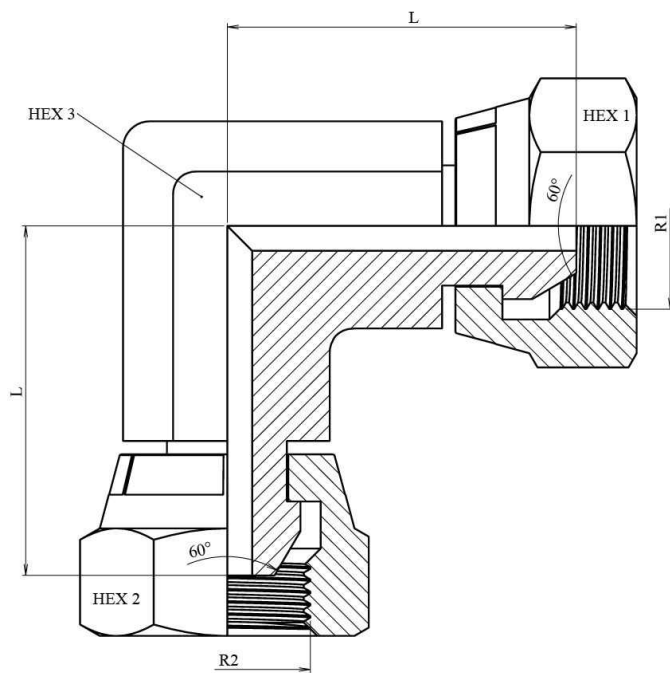

**90° Elbow BSP swivel female-BSP swivel female
forge**

Carbon steel

Part n°	R1	R2	L	HEX 1	HEX 2	HEX 3
S118302	1/8" BSP	1/8" BSP	22,5	14	14	11
S118304	1/4" BSP	1/4" BSP	26	19	19	14
S118306	3/8" BSP	3/8" BSP	27	22	22	19
S118308	1/2" BSP	1/2" BSP	35	27	27	22
S118312	3/4" BSP	3/4" BSP	38	32	32	27
S118316	1" BSP	1" BSP	44	41	41	36
S118320	1"1/4 BSP	1"1/4 BSP	49	50	50	46
S118324	1"1/2 BSP	1"1/2 BSP	61	55	55	50